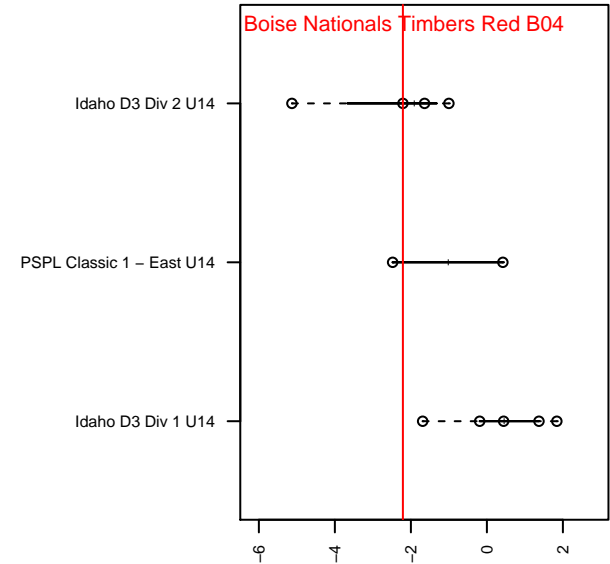

**attack and defense rating
relative to others at age
and all opponents in last 13 months**